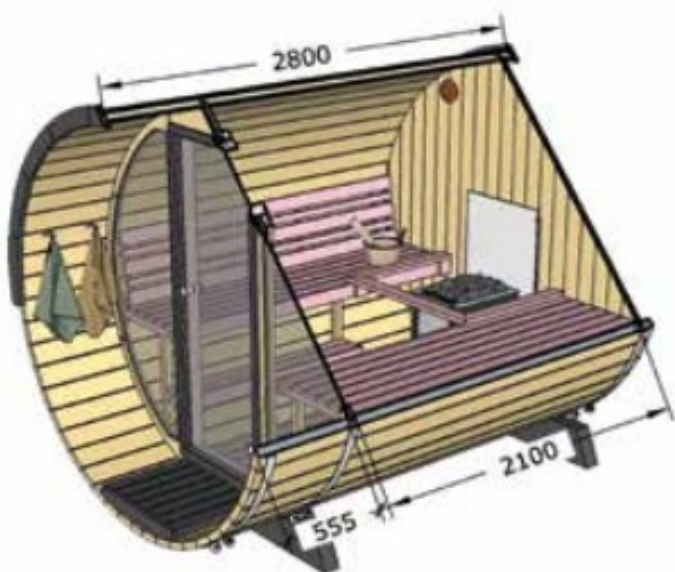

280 cm

235 cm

28 mm

42 mm

Front wall glass element

Front wall glass element

800 kg

280 x 120 x 120 cm

THERMO BARREL DELUXE 280GF

OPTIONAL EXTRA HALF GLASS BACK WALL AVAILABLE

aquasun

www.aquasun.ie

Unit 6 Mulcahy Keane Ind, Est.
Greenhills Road
Walkinstown
Dublin
D12 EE62
Tel: 01 6950 029
sales@aquasun.ie